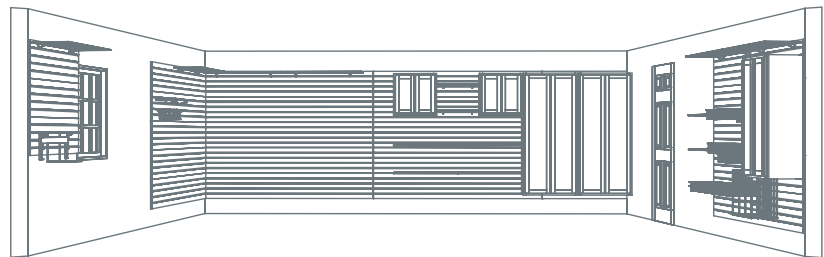

- 1 Grip Everything Hook
- 2 Big Everything Hooks
- 1 Big Work Hooks
- 2 6" Hook Packages
- 1 Racquet Rack
- 1 Sports Rack and Basket

GarageGroup II

\$2795.00

GarageGroup III

PREMIER

24 storeWALL Panels

- 2 24" Resin Cabinets
- 1 48" Resin Cabinet
- 2 72" Resin Cabinets
- 4 Sturdi Shelves (14X36)
- 4 Large Wire Shelves (12X24)
- 6 storeWALL Big Shelves (15X45)
- 1 Deep Basket (12X12X8)
- 2 Shallow Baskets (24X12X4)
- 3 Small Baskets (12X12X4)
- 1 Garden Rack and Basket

- 1 Big Tool Rack
- 2 Grip Everything Hooks
- 4 Big Everything Hooks
- 1 Big Work Hook
- 2 6" Hook Packages
- 1 Racquet Rack
- 1 Sports Rack and Basket

GarageGroup III

\$4295.00