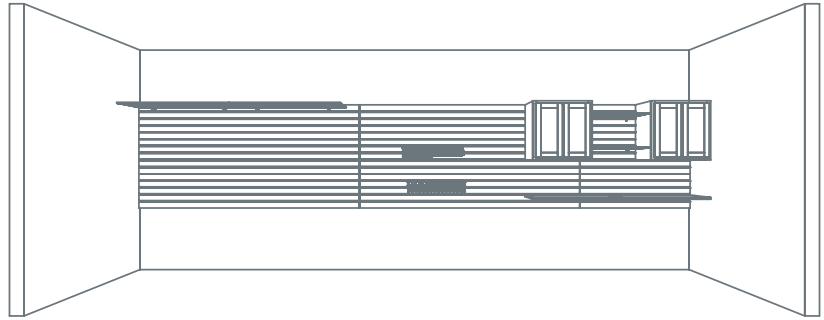

GarageGroup I

BASIC

8 storeWALL Panels

- 2 24" Resin Cabinets
- 2 storeWALL Big Shelves (15x45)
- 2 Sturdi Shelves (14x36)
- 2 Large Wire Shelves (12x24)
- 1 Shallow Basket (24x12x4)
- 2 Small Baskets (12x12x4)
- 1 Big Tool Rack
- 1 Grip Everything Hook
- 1 Big Work Hook
- 1 6" Hook Package

GarageGroup I

\$1395.00

GarageGroup II

ADVANTAGE

16 storeWALL Panels

- 2 24" Resin Cabinets
- 1 72" Resin Cabinet
- 4 storeWALL Big Shelves (15X45)
- 4 Sturdi Shelves (14X36)
- 4 Large Wire Shelves (12X24)
- 1 Deep Basket (12X12X8)
- 2 Shallow Baskets (24X12X4)
- 3 Small Baskets (12X12X4)
- 1 Big Tool Rack