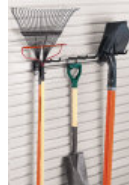

All Purpose Arm (1)

Small Basket (1)

Rope Hook (1)

Garage Package A

2 StoreWall panels – 20 sq ft

Accessories – The Basket (1), Tool Hooks (2), Work Hook (1), Big Work Hook (1), The Big Basket (1), Big Hook (2), Bike Hook (1), Grip Everything Hook (1), Shoe Rack (2), Tool Rack (1)
 24" – 30" wall cabinet (1)
 48" shelving (1)

StoreWall paneling (20 sq ft)

The Basket (1)

Tool Hooks (2)

Work Hook (1)

Big Work Hook (1)

The Big Basket (1)

Big Hook (2)

Bike Hook (1)

Grip Everything Hook (1)

Shoe Rack (2)

Tool Rack (1)

24" – 30" wall cabinet (1)

48" shelving (1)

Garage Package B

4 StoreWall panels – 40 sq ft
Accessories - The Basket (1), Tool Hooks (2), Big Work Hook (1), Work Hook (1), The Big Basket (1), Big Hook (2), Bike Hook (1), Grip Everything Hook (1), Shoe Racks (2), Tool Rack (1), 24" - 30" wall cabinet (2)
48" shelving (2)
Locker cabinet (2)