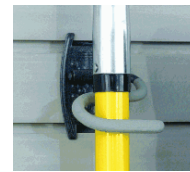

StoreWall paneling (20 sq ft)

The Basket (1)

Tool Hooks (2)

Work Hook (1)

Big Work Hook (1)

The Big Basket (1)

Big Hook (2)

Bike Hook (1)

Grip Everything Hook (1)

Shoe Rack (2)

Tool Rack (1)

24" – 30" wall cabinet (1)

48" shelving (1)

Garage Package B

4 StoreWall panels – 40 sq ft
Accessories - The Basket (1), Tool Hooks (2), Big Work Hook (1), Work Hook (1), The Big Basket (1), Big Hook (2), Bike Hook (1), Grip Everything Hook (1), Shoe Racks (2), Tool Rack (1), 24" - 30" wall cabinet (2)
48" shelving (2)
Locker cabinet (2)