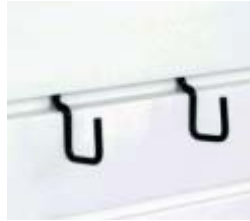

4" Hooks (2)

Bike Hook (1)

Small Basket (1),

Small Wire Shelf (1)

Golf Kit:

1" Hooks (2), 4" Hooks (2), Golf Rack and Basket (1)

1" Hooks (2)

4" Hooks (2)

Golf Rack and Basket (1)

Hockey Kit:

Small Basket (1), Big Everything Hook (1), Double Hook 4" w x 1" d (2), 4" Hooks (2)

Small Basket (1)

Big Everything Hook (1)

Double Hook (2)

4" Hooks (2)

Snow/Ski Kit:

4" Hooks (4), Ski Rack (1), Skate/Snowboard Holder (1), Small Basket (1), Wire Shelf (1)

4" Hooks (4)

Ski Rack (1)

Skate/Snowboard Holder (1)

Small Basket (1)

Wire shelf (1)

Equestrian Kit:

All Purpose Arm (1), Small Basket (1), Rope Hook (1)

All Purpose Arm (1)

Small Basket (1)

Rope Hook (1)

Garage Package A

2 StoreWall panels – 20 sq ft

Accessories – The Basket (1), Tool Hooks (2), Work Hook (1), Big Work Hook (1), The Big Basket (1), Big Hook (2), Bike Hook (1), Grip Everything Hook (1), Shoe Rack (2), Tool Rack (1)
 24" – 30" wall cabinet (1)
 48" shelving (1)