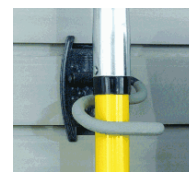

StoreWall paneling (80 sq ft)

The Basket (2)

Tool Hooks (4)

Work Hook (2)

Big Work Hook (2)

The Big Basket (2)

Big Hook (4)

Bike Hook (2)

Grip Everything Hook (2)

Shoe Rack (4)

Tool Rack (2)

48" shelving (2)

Garage Package D... continued

24" – 30" wall cabinet (4)

Locker Cabinet (3)

Modular Unit with Doors/shelving (1)