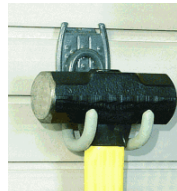

StoreWall paneling (80 sq ft)

The Basket (2)

Tool Hooks (4)

Work Hook (2)

Big Work Hook (2)

The Big Basket (2)

Big Hook (4)

Bike Hook (2)

Grip Everything Hook (2)

Shoe Rack (4)

Tool Rack (2)

48" shelving (2)

Garage Package D... continued

24" – 30" wall cabinet (4)

Locker Cabinet (3)

Modular Unit with Doors/shelving (1)