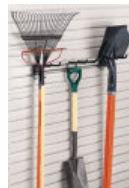

StoreWall paneling (80 sq ft)

The Basket (2)

Tool Hooks (4)

Work Hook (2)

Big Work Hook (2)

The Big Basket (2)

Big Hook (4)

Bike Hook (2)

Grip Everything Hook (2)

Shoe Rack (4)

Tool Rack (2)

48" shelving (2)

Garage Package D... continued

24" – 30" wall cabinet (4)

Locker Cabinet (3)

Modular Unit with Doors/shelving (1)